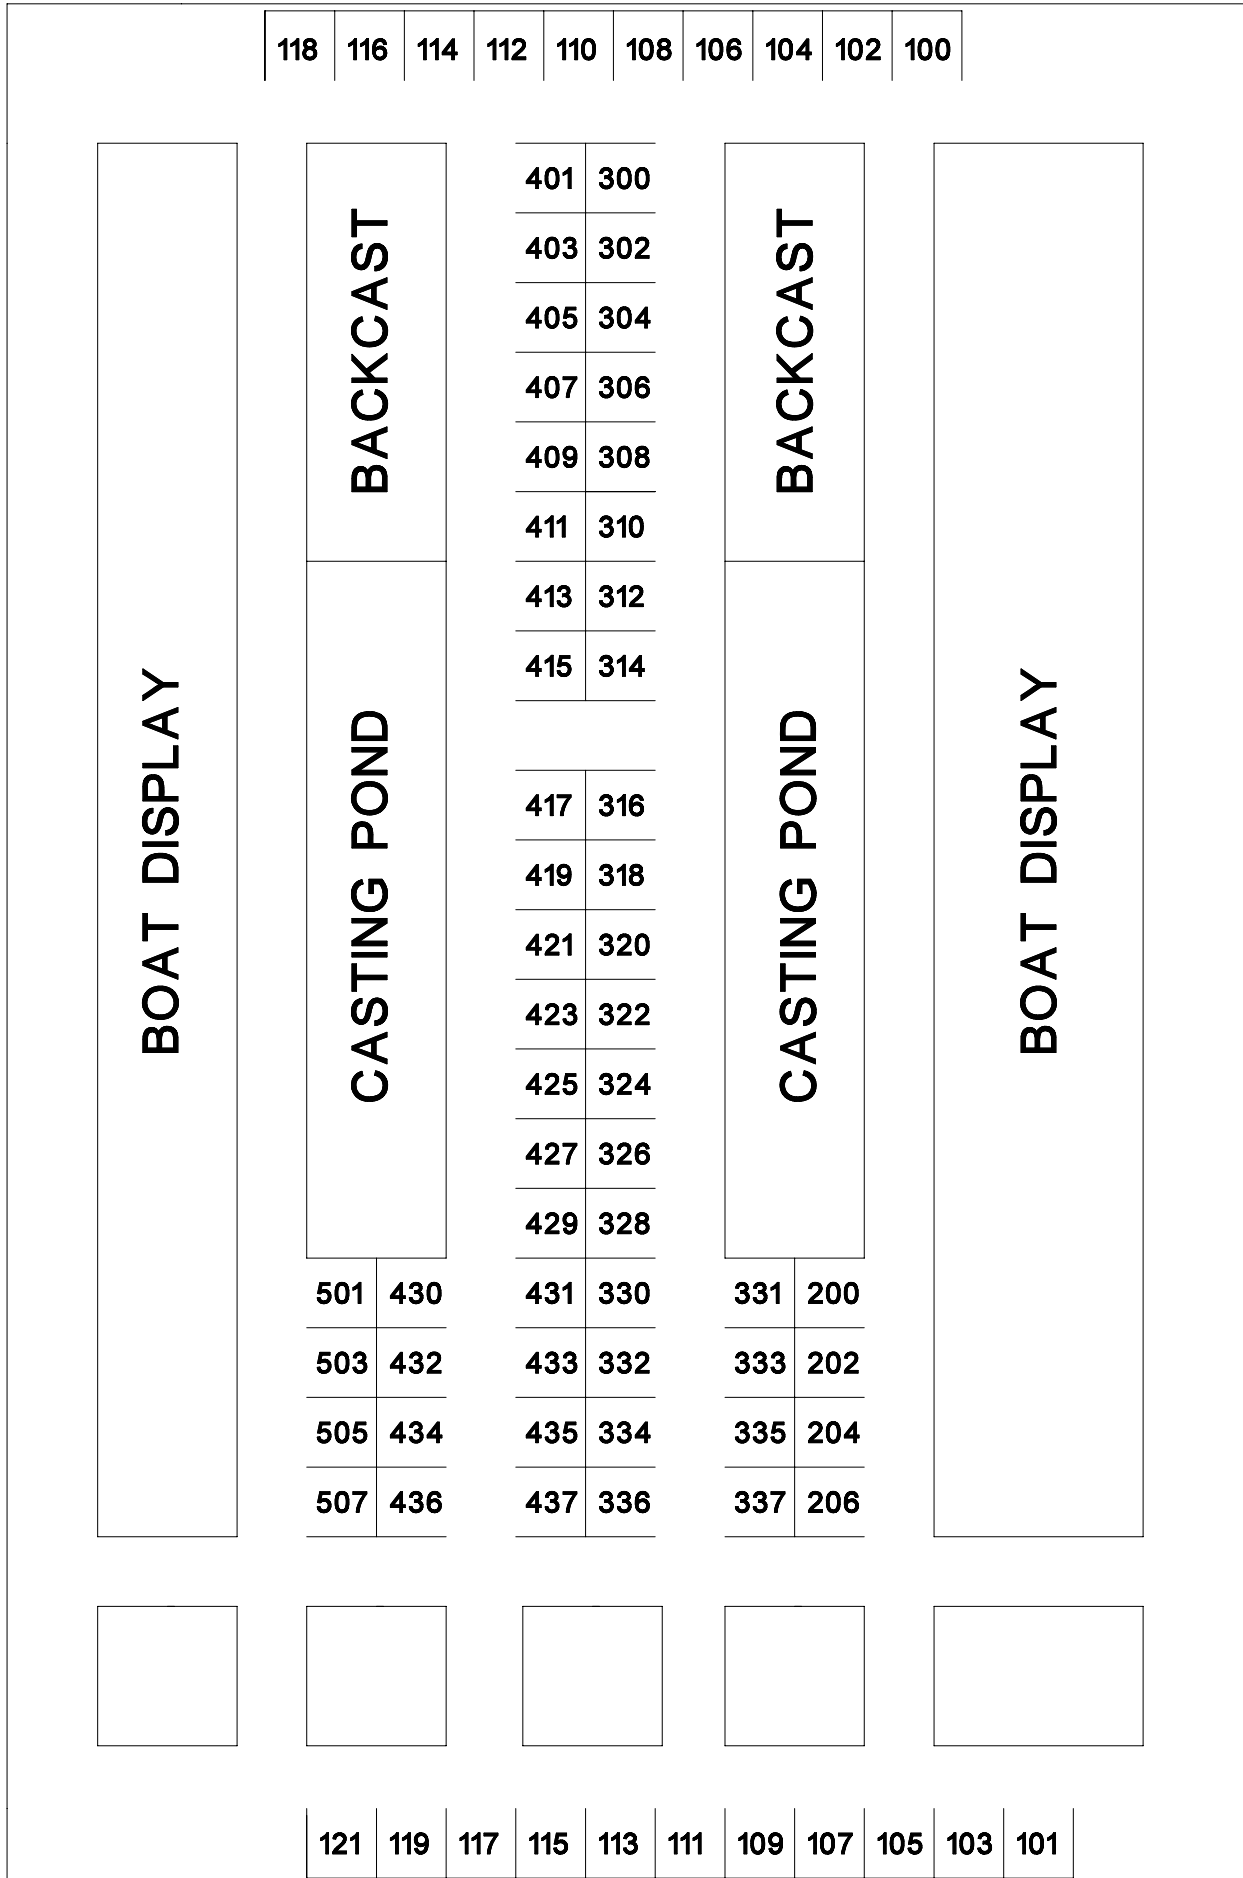

# SHALLOW WATER FISHING EXPO

## SOUTH FLORIDA FAIRGROUNDS

**ALL BOOTHS 10' X 10'**  
**AISLES 10'**